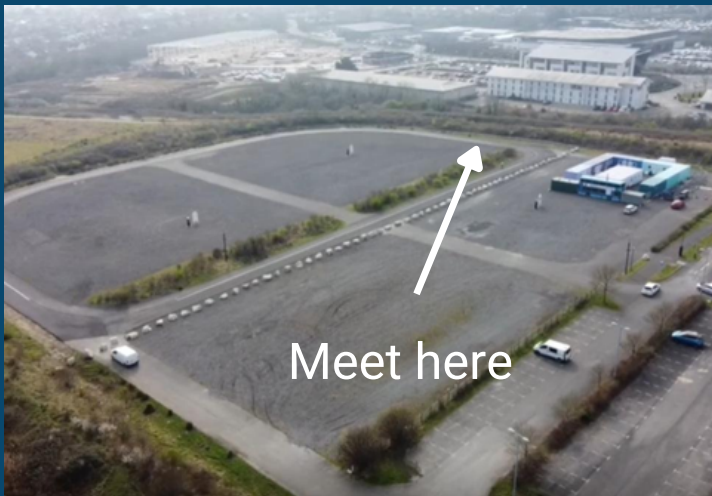

There is no need to book

Dorset
Council

**Wheels
for All**

Location of
Weymouth
Gateway Park
and Ride

Meet here

Toilets will be available and
parking is free

Tel. 01425 480811

email: healthandactivity@dorsetcouncil.gov.uk