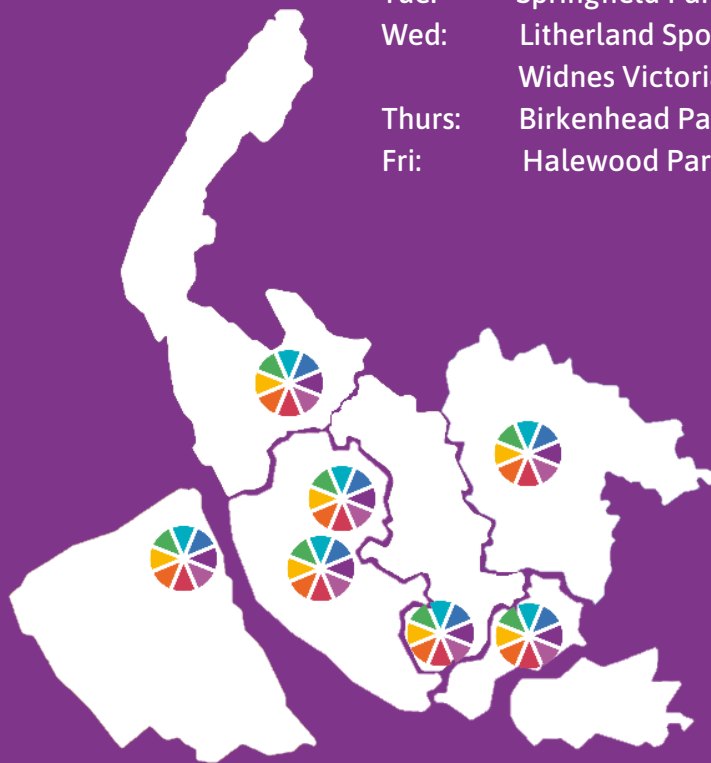

Wheels for All

Inclusive Cycling across Merseyside

Wheels for All offers inclusive cycling, for all ages and abilities, every day of the week, in every borough of the Liverpool City Region

Get in touch to find out more about what we offer, have your say on our future plans, and sign up as a volunteer:

Wheels for All

Mon:	Croxteth Park:	10-2pm
Tue:	Springfield Park:	10-3pm
Wed:	Litherland Sports Park:	12-5pm
	Widnes Victoria Park:	12-4pm
Thurs:	Birkenhead Park:	10-3pm
Fri:	Halewood Park:	11:30-1:30pm

£5 per session,
carers /
supporters
free

Bookings:
tinyurl.com/WFA-Merseyside
liverpool@wheelsforall.org.uk
07469 148 247 or 07736 974 537